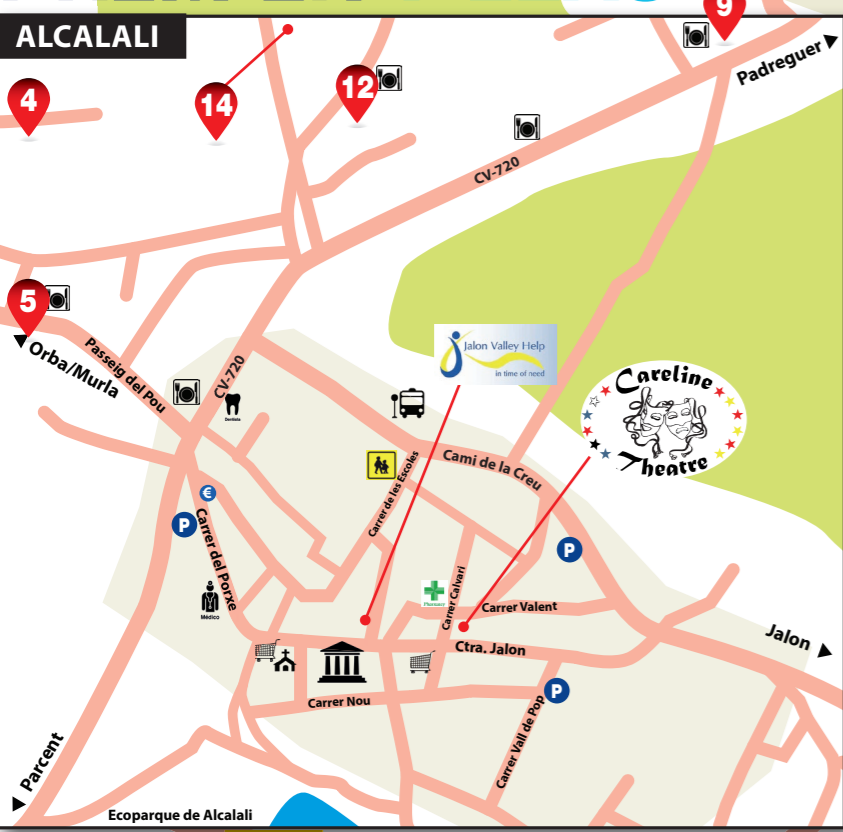

PREMIER VILLAS